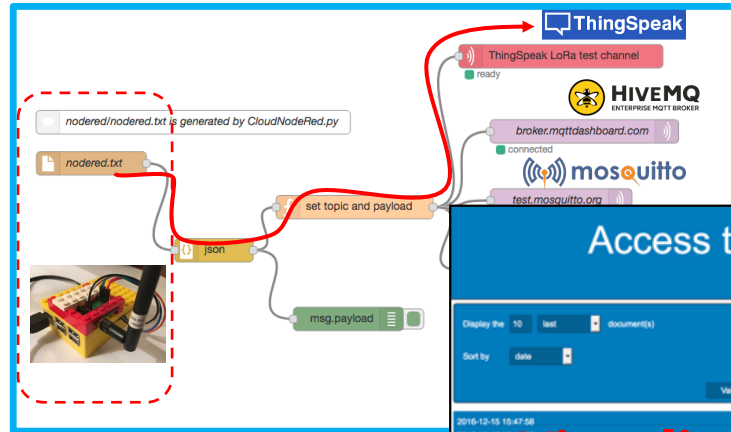

Challenge: Bridging the digital divide

WAZIUP Open IoT and Big data platform for Africans, by Africans

FEB2016-JAN2019

Affordable technologies to empower rural economics

INTERNET OF THINGS

Exploit advanced research capitalizing on IoT and Big data state-of-the art findings

Develop IoT solutions and applications meeting African needs

DO MORE with LESS

- www.waziup.eu
- Waziup IoT
- Waziup IoT
- Waziup
- Waziup

waziup.community@create-net.org

Open-source, generic IoT

- Complete open-source, generic IoT framework to reduce both hardware cost and development time

2-3 years autonomy on 2xAA

Open, versatile IoT gateway

Visualize locally stored data

Embed web applications

Soil moisture solutions

Fish farming solutions

Cattle rustling and location monitoring

Responsive 360 x 743 100% Online

WAZIHUB Innovation program

- The innovation program is made up of three phases namely*

SMART
INCUBATOR

Detect elephant proximity with infrasonic and seismic sensors

Analyze inaudible pitch patterns and a unique ground vibrations produced by the elephants