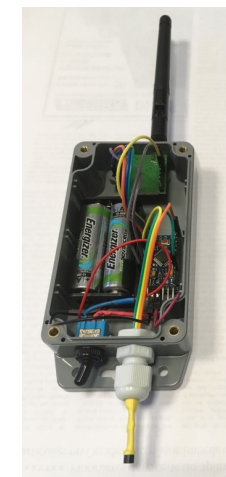

2-3 years autonomy on 2xAA

Open, versatile IoT gateway

Visualize locally stored data

Embed web applications

Soil moisture solutions

Fish farming solutions

Cattle rustling and location monitoring

Responsive 360 x 743 100% Online