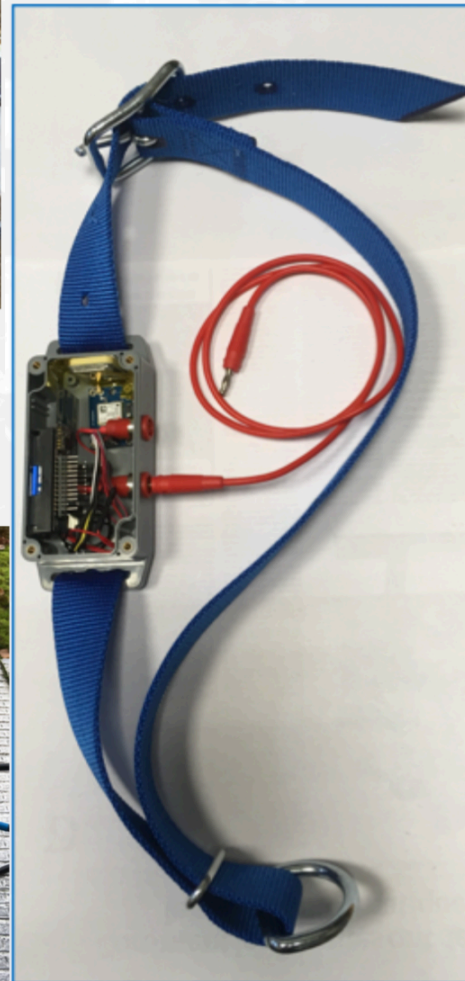

2-3 years autonomy on 2xAA

Open, versatile IoT gateway

Visualize locally stored data

Embed web applications

Soil moisture solutions

Fish farming solutions

Cattle rustling and location monitoring

Responsive 360 x 743 100% Online