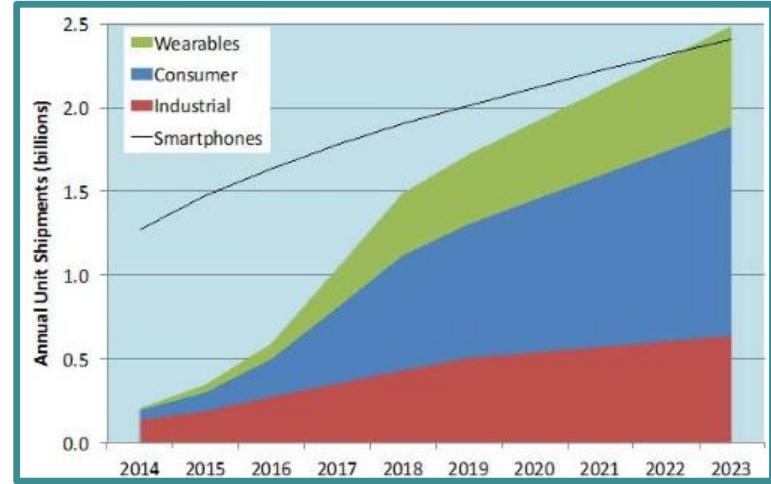

Budapest 9–12 September

Low Cost Open IoT in Africa and Capacity
Building with WAZIUP/WAZIHUB

ITU SmartABC Pavilion

Smart IoT devices

BUT most of existing system are not adapted for small holders!

Needs, cost, design approach, constraints & control mechanisms

Challenge: Bridging the digital divide

WAZIUP Open IoT and Big data platform for Africans, by Africans

FEB2016-JAN2019

Affordable technologies to empower rural economics

INTERNET OF THINGS

Exploit advanced research capitalizing on IoT and Big data state-of-the art findings