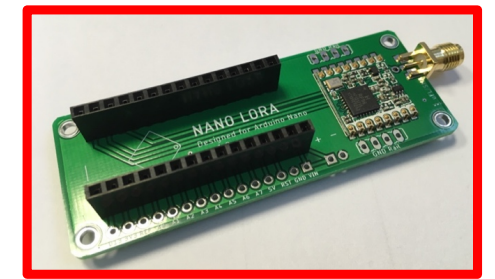

2-3 years autonomy on 2xAA

Open, versatile IoT gateway

Visualize locally stored data

Embed web applications

Soil moisture solutions

Fish farming solutions

Cattle rustling and location monitoring

Responsive 360 x 743 100% Online