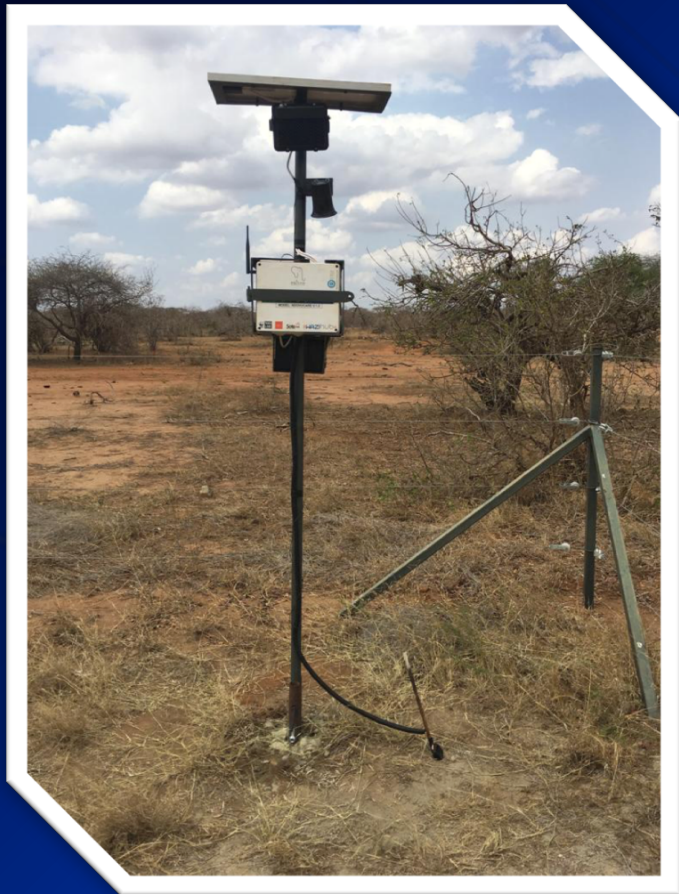

Detect elephant proximity with infrasonic and seismic sensors

Analyze inaudible pitch patterns and a unique ground vibrations produced by the elephants

Trigger both floodlights and siren in a disturbing pattern. This will scare away the elephants and warn the villagers

NdovuCare will then push data to the cloud for further analysis using [WAZIUP](#) technology, and notifies the Kenya wildlife service.

NDOVUCARE

Powered by WaziDev.