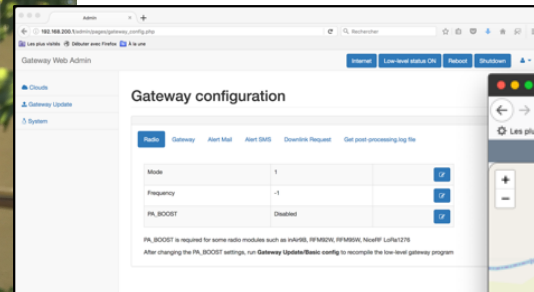

2-3 years autonomy on 2xAA

Open, versatile IoT gateway

Visualize locally stored data

Embed web applications

Soil moisture solutions

Fish farming solutions

Cattle rustling and location monitoring

Responsive 360 x 743 100% Online