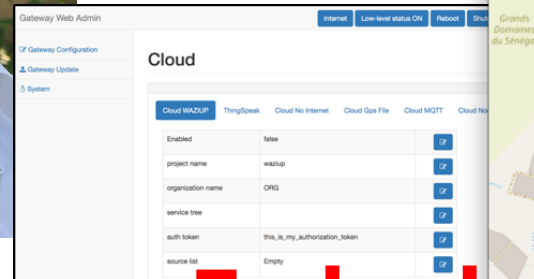

2-3 years autonomy on 2xAA

Open, versatile IoT gateway

Visualize locally stored data

Embed web applications

Soil moisture solutions

Fish farming solutions

Cattle rustling and location monitoring

Responsive 360 x 743 100% Online