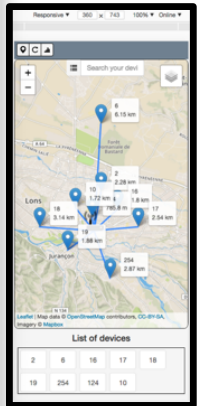

2-3 years autonomy on 2xAA

Open, versatile IoT gateway

Visualize locally stored data

Embed web applications

Soil moisture solutions

Fish farming solutions

Cattle rustling and location monitoring

Responsive 360 x 743 100% Online

Search your device

Leaflet | Map data © OpenStreetMap contributors, CC-BY-SA, Imagery © Mapbox

List of devices

2	6	16	17	18
19	254	124	10	

Scaling up!

Feb 2016 - 2019

May 2018 - 2021

Pan African IoT Innovation hub