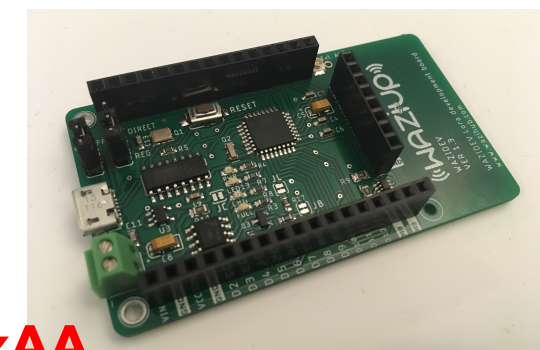

2-3 years autonomy on 2xAA

Open, versatile IoT gateway

Visualize locally stored data

Embed web applications

Soil moisture solutions

Fish farming solutions

Cattle rustling and location monitoring

Responsive 360 x 743 100% Online