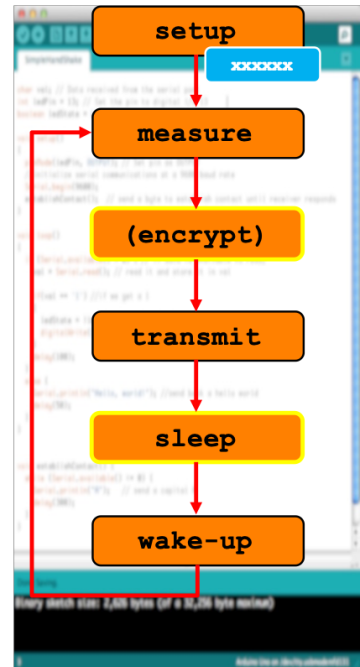

2-3 years autonomy on 2xAA

Open, versatile IoT gateway

Visualize locally stored data

Embed web applications

Soil moisture solutions

Fish farming solutions

Cattle rustling and location monitoring

Responsive 360 x 743 100% Online