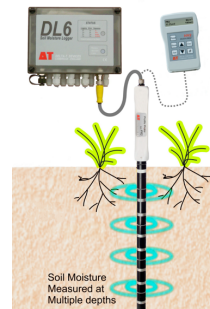

BUT most of existing system are not adapted for small holders!

Needs, cost, design approach, constraints & control mechanisms