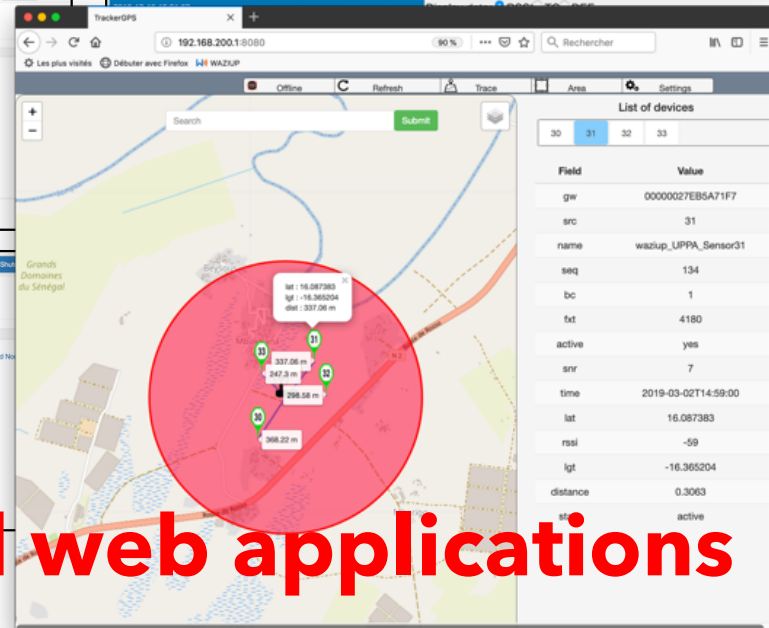

Develop IoT solutions and applications meeting African needs

DO MORE with LESS

- www.waziup.eu
- Waziup IoT
- Waziup IoT
- Waziup
- Waziup

waziup.community@create-net.org

Open-source, generic IoT

- Complete open-source, generic IoT framework to reduce both hardware cost and development time

2-3 years autonomy on 2xAA

Open, versatile IoT gateway

Visualize locally stored data

Embed web applications

Soil moisture solutions

Fish farming solutions

Cattle rustling and location monitoring

Responsive 360 x 743 100% Online

Search your device

Leaflet | Map data © OpenStreetMap contributors, CC-BY-SA, Imagery © Mapbox

List of devices

2	6	16	17	18
19	254	124	10	

Scaling up!

Feb 2016 - 2019

May 2018 - 2021

Pan African IoT Innovation hub