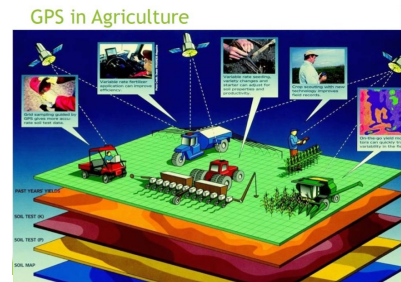

Budapest 9–12 September

Low Cost Open IoT in Africa and Capacity
Building with WAZIUP/WAZIHUB

ITU SmartABC Pavilion

Smart IoT devices

BUT most of existing system are not adapted for small holders!

Needs, cost, design approach, constraints & control mechanisms

Challenge: Bridging the digital divide

WAZIUP Open IoT and Big data platform for Africans, by Africans

FEB2016-JAN2019

Affordable technologies to empower rural economics

INTERNET OF THINGS

Exploit advanced research capitalizing on IoT and Big data state-of-the art findings

2-3 years autonomy on 2xAA

Open, versatile IoT gateway

Visualize locally stored data

Embed web applications

Soil moisture solutions

Fish farming solutions

Cattle rustling and location monitoring

Responsive 360 x 743 100% Online