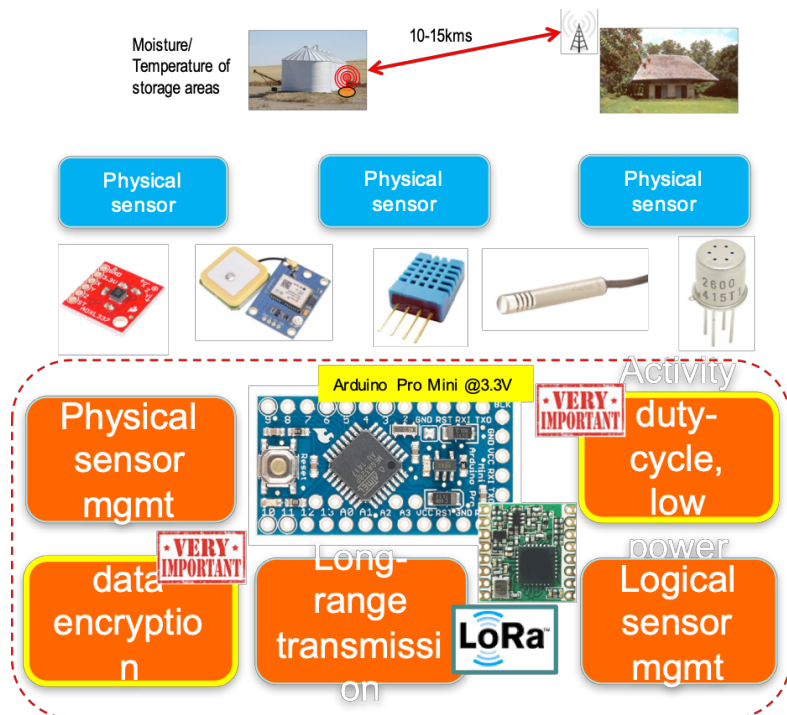

2-3 years autonomy on 2xAA

Open, versatile IoT gateway

Visualize locally stored data

Embed web applications

Soil moisture solutions

Fish farming solutions

Cattle rustling and location monitoring

Responsive 360 x 743 100% Online